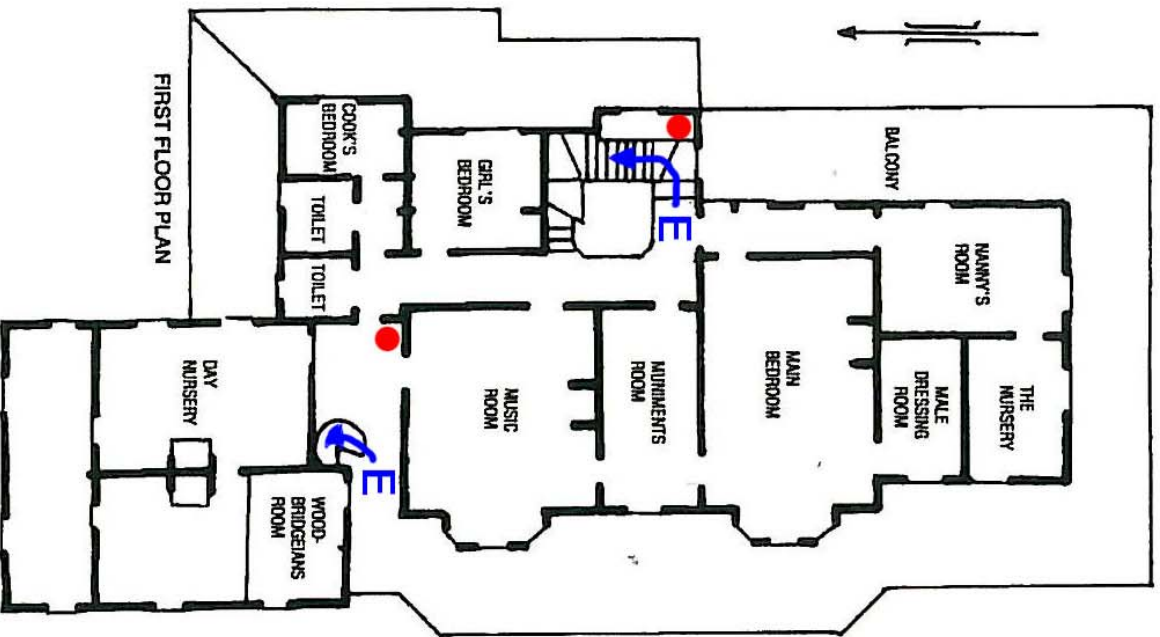

# The National Trust of Australia (WA) Education & Learning EVACUATION PROCEDURE AT WOODBRIDGE, WEST MIDLAND

**Key**

- = fire extinguisher
- E = Exit