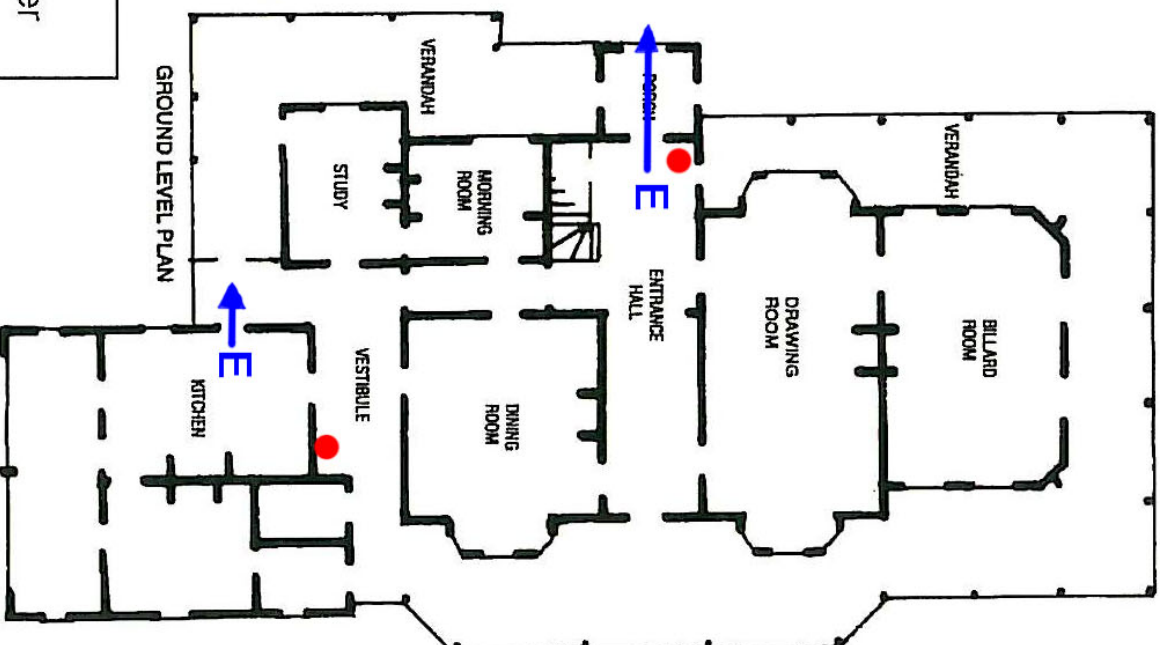

# The National Trust of Australia (WA) Education & Learning EVACUATION PROCEDURE AT WOODBRIDGE, WEST MIDLAND

**Key**

- = fire extinguisher
- E = Exit

# WOODBRIDGE SITE PLAN

NOT TO SCALE - MARCH 2007